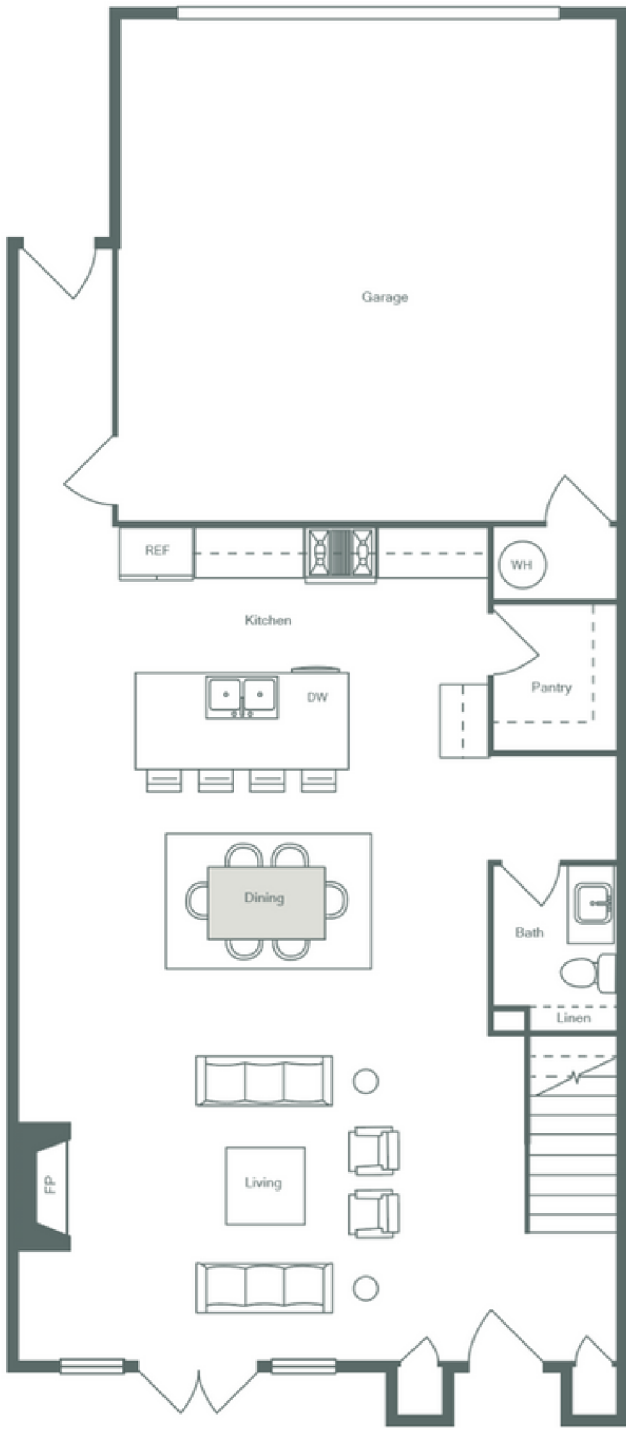

THE TOWNS AT WIRE PARK

Information, renderings, and representations contained herein are for illustrative purposes only. Actual construction dimensions, layouts, and floor plans may differ and are subject to change at any time without notice. Exact dimensions are not expressly warranted or implied.

E BUILDING - END UNITS 1 & 6

THE TOWNS AT WIRE PARK

Information, renderings, and representations contained herein are for illustrative purposes only. Actual construction dimensions, layouts, and floor plans may differ and are subject to change at any time without notice. Exact dimensions are not expressly warranted or implied.

E BUILDING - END UNITS 5 & 10

THE TOWNS AT WIRE PARK

Information, renderings, and representations contained herein are for illustrative purposes only. Actual construction dimensions, layouts, and floor plans may differ and are subject to change at any time without notice. Exact dimensions are not expressly warranted or implied.

E BUILDING - ALL INTERIOR UNITS