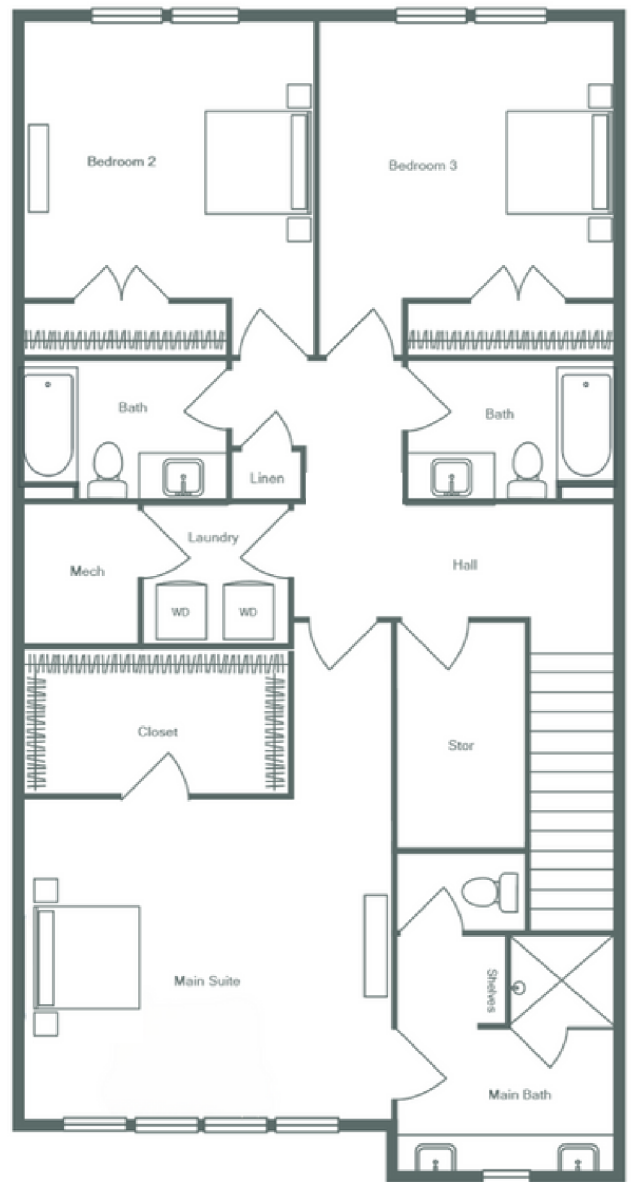

THE TOWNS AT WIRE PARK

Information, renderings, and representations contained herein are for illustrative purposes only. Actual construction dimensions, layouts, and floor plans may differ and are subject to change at any time without notice. Exact dimensions are not expressly warranted or implied.

E BUILDING - END UNITS 1 & 6

THE TOWNS AT WIRE PARK

Information, renderings, and representations contained herein are for illustrative purposes only. Actual construction dimensions, layouts, and floor plans may differ and are subject to change at any time without notice. Exact dimensions are not expressly warranted or implied.

E BUILDING - END UNITS 5 & 10

THE TOWNS AT WIRE PARK

Information, renderings, and representations contained herein are for illustrative purposes only. Actual construction dimensions, layouts, and floor plans may differ and are subject to change at any time without notice. Exact dimensions are not expressly warranted or implied.