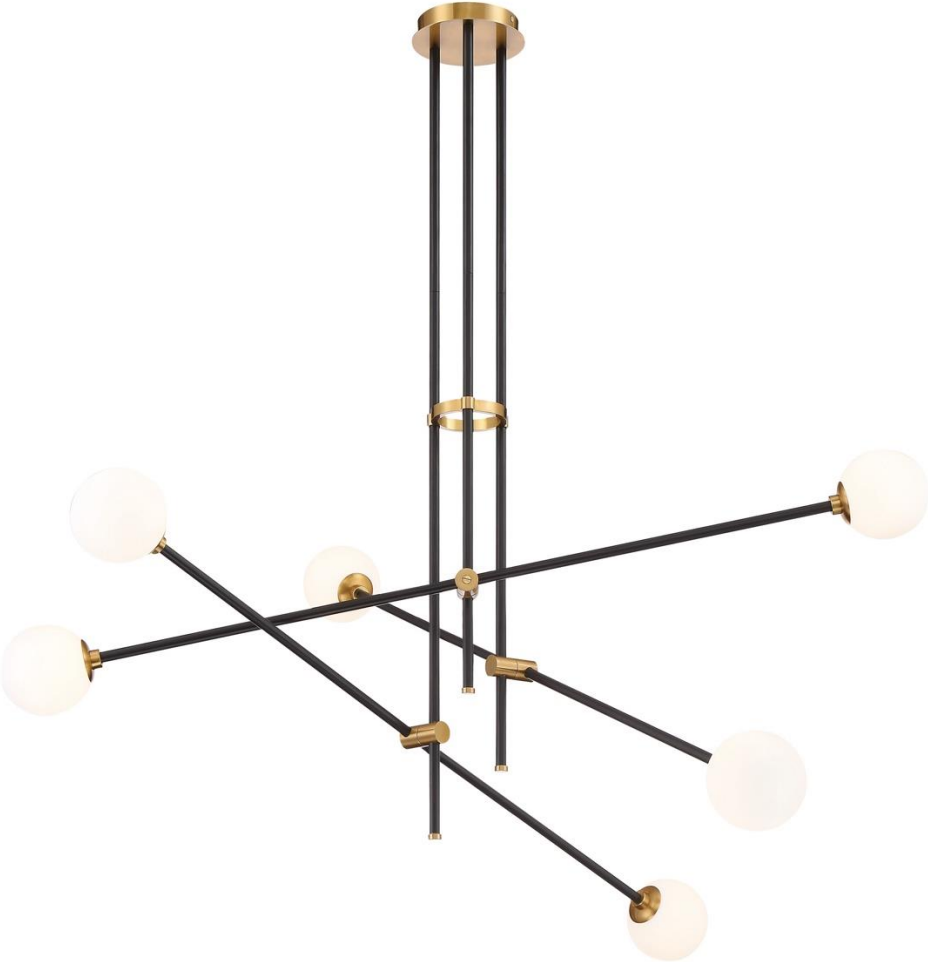

WIRE PARK

BARNETT
COLLECTION

EXTERIOR HARDWARE

COPPER CREEK ALFRED SMARTLOCK
& ZANE LEVER – MATTE BLACK

INTERIOR DOORS

2-PANEL SMOOTH HOLLOW CORE

EXTERIOR LIGHTING

EXTERIOR SCONCE
LIGHTS – MATTE BLACK

CABINET PULLS:
CHAMPAGNE BRONZE

SINK: COMMERCIAL-STYLE ZERO
RADIUS SINGLE BOWL WITH
GARBAGE DISPOSAL

FAUCET: DELTA LENTA
CHAMPAGNE BRONZE

COUNTERTOP: Q QUARTZ ARCTIC WHITE

BACKSPLASH: MAYFAIR CALACATTA
ORO 4 X 16 W/WHITE GROUT

APPLIANCES

VENT HOOD: FHWC3655LS

RANGE: BOSCH HGS8655UC

MICROWAVE: BOSCH HMB30155UC

DISHWASHER: BOSCH SHE41CM5N

KITCHEN

KITCHEN LAYOUT

DINING ROOM