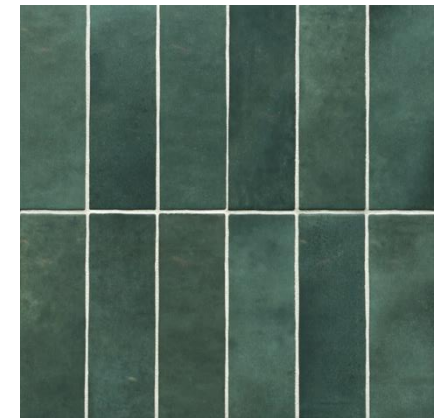

BACKSPLASH: TERRAMODA 3 X 12
EMERALD W/WHITE GROUT