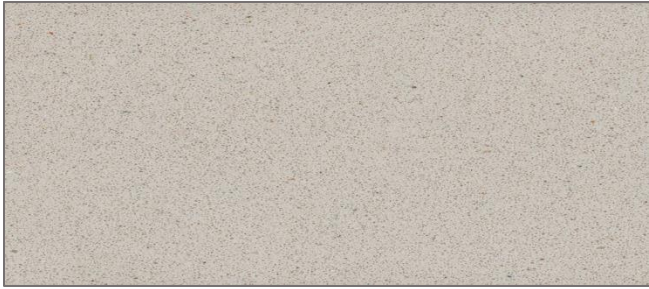

# GUEST BATHROOMS

FAUCET: PEERLESS EZRA  
MATTE BLACK

COUNTERTOP: HANSTONE ARTISTA GREY

SHOWER: PEERLESS EZRA  
MATTE BLACK

BATH WALLS: 3 X 6 SUBWAY –  
WHITE MATTE W/ARCTIC GROUT

BATH FLOOR: 12 X 24 SEQUENCE  
BREEZE W/ASH GROUT