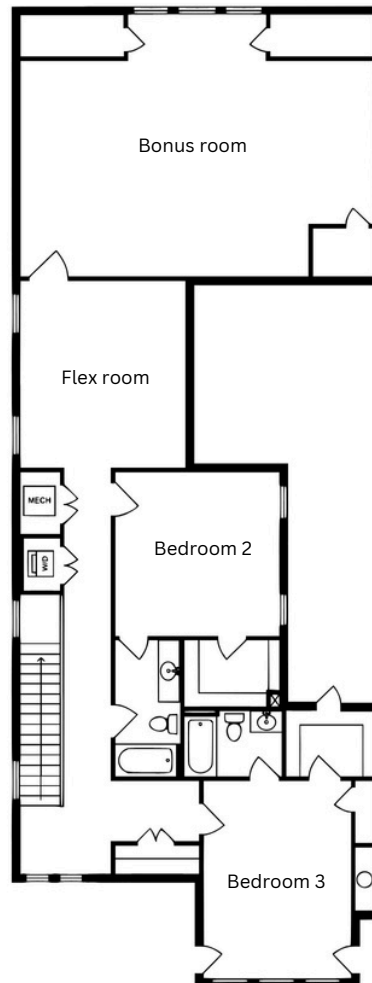

TRILLIUM

COMING SOON

TRILLIUM AT WIRE PARK

AZALEA

White

Beachcomber

Main living square
footage: 2,698
Bonus room square
footage: 574

TRILLIUM AT WIRE PARK

DOGWOOD

Evergreen Fog

White

Naval

Main living square
footage: 2,514

Bonus room square
footage: 560

TRILLIUM AT WIRE PARK

LAUREL

White

Caviar

Main living square
footage: 2,913
Bonus room square
footage: 505

TRILLIUM AT WIRE PARK

JASMINE

White

Eucalyptus

Main living square
footage: 2,711
Bonus room square
footage: 360