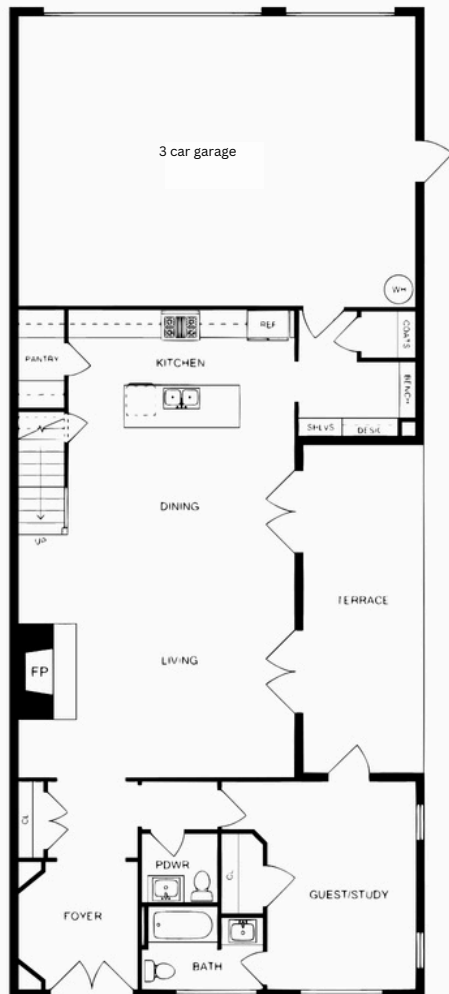

TRILLIUM

COMING SOON

TRILLIUM AT WIRE PARK

AZALEA

White

Beachcomber

Main living square
footage: 2,698
Bonus room square
footage: 574

TRILLIUM AT WIRE PARK

DOGWOOD

Evergreen Fog

White

Naval

Main living square
footage: 2,514

Bonus room square
footage: 560

TRILLIUM AT WIRE PARK

LAUREL

White

Caviar

Main living square
footage: 2,913
Bonus room square
footage: 505

TRILLIUM AT WIRE PARK

JASMINE

White

Eucalyptus

Main living square
footage: 2,711
Bonus room square
footage: 360