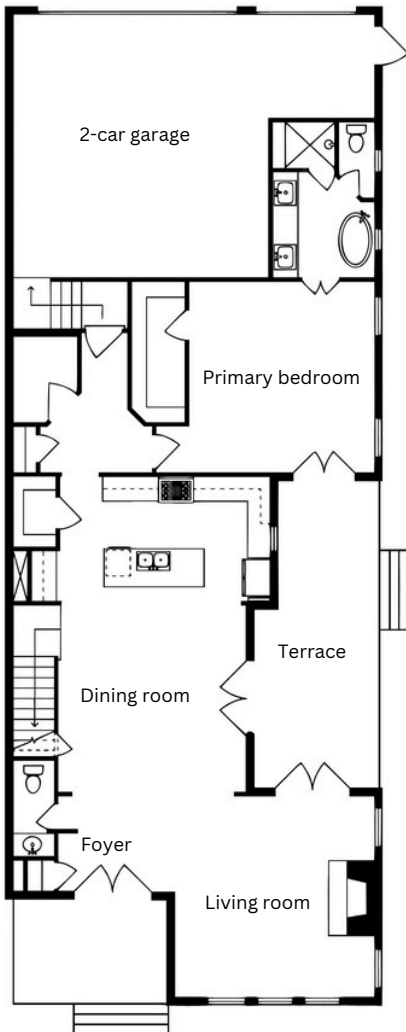

TRILLIUM

COMING SOON

TRILLIUM AT WIRE PARK

AZALEA

White

Beachcomber

Main living square
footage: 2,698
Bonus room square
footage: 574

TRILLIUM AT WIRE PARK

DOGWOOD

Evergreen Fog

White

Naval

Main living square
footage: 2,514

Bonus room square
footage: 560

TRILLIUM AT WIRE PARK

LAUREL

White

Caviar

Main living square
footage: 2,913
Bonus room square
footage: 505

TRILLIUM AT WIRE PARK

JASMINE

White

Eucalyptus

Main living square
footage: 2,711
Bonus room square
footage: 360