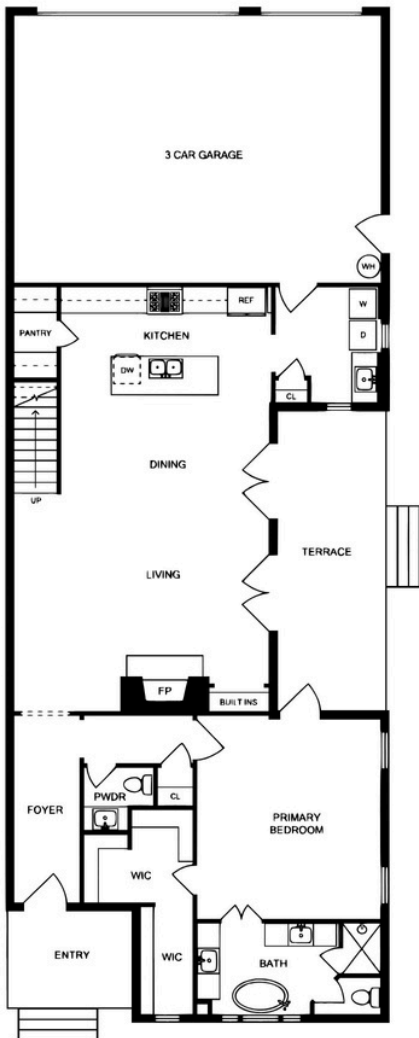

TRILLIUM

COMING SOON

TRILLIUM AT WIRE PARK

AZALEA

White

Beachcomber

Main living square
footage: 2,698
Bonus room square
footage: 574

TRILLIUM AT WIRE PARK

DOGWOOD

Evergreen Fog

White

Naval

Main living square
footage: 2,514

Bonus room square
footage: 560

TRILLIUM AT WIRE PARK

LAUREL

White

Caviar

Main living square
footage: 2,913
Bonus room square
footage: 505

TRILLIUM AT WIRE PARK

JASMINE

White

Eucalyptus

Main living square
footage: 2,711
Bonus room square
footage: 360